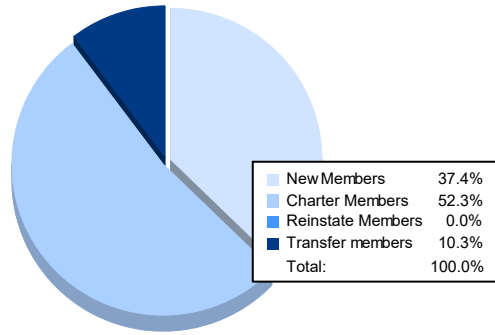

Year	New Clubs	Dropped Clubs	Gain/ Loss Clubs	New Members	Charter Members	Reinstate Members	Transfer Members	Total Member Added	Total Members Dropped	Gain/ Loss Members
2017-2018	1	0	1	100	20	1	10	131	104	27
2018-2019	0	0	0	89	5	2	8	104	94	10
2019-2020	0	0	0	62	0	0	4	66	82	-16
2020-2021	0	0	0	56	0	3	6	65	76	-11
2021-2022	4	1	3	65	91	0	18	174	98	76
<b>Average</b>	<b>1</b>	<b>0</b>	<b>1</b>	<b>74</b>	<b>23</b>	<b>1</b>	<b>9</b>	<b>108</b>	<b>91</b>	<b>17</b>

### Membership Composition June 2022 Cumulative