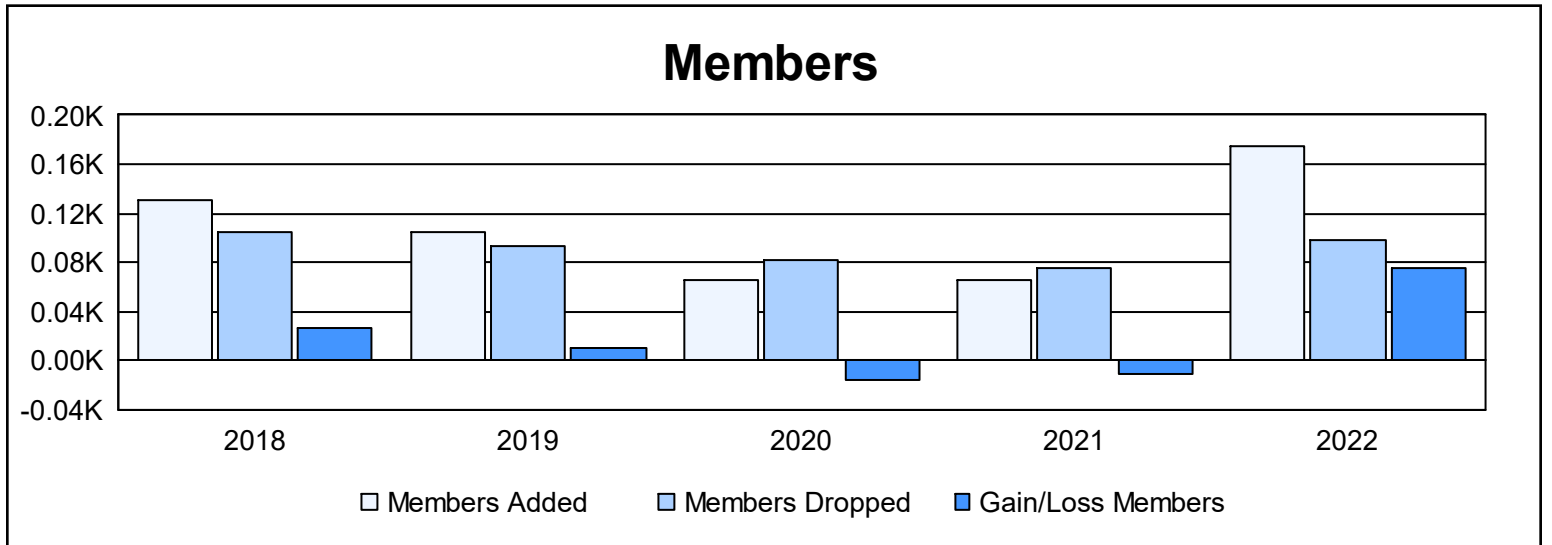

Year	New Clubs	Dropped Clubs	Gain/ Loss Clubs	New Members	Charter Members	Reinstate Members	Transfer Members	Total Member Added	Total Members Dropped	Gain/ Loss Members
2017-2018	1	0	1	100	20	1	10	131	104	27
2018-2019	0	0	0	89	5	2	8	104	94	10
2019-2020	0	0	0	62	0	0	4	66	82	-16
2020-2021	0	0	0	56	0	3	6	65	76	-11
2021-2022	4	1	3	65	91	0	18	174	98	76
<b>Average</b>	<b>1</b>	<b>0</b>	<b>1</b>	<b>74</b>	<b>23</b>	<b>1</b>	<b>9</b>	<b>108</b>	<b>91</b>	<b>17</b>

### Membership Composition June 2022 Cumulative