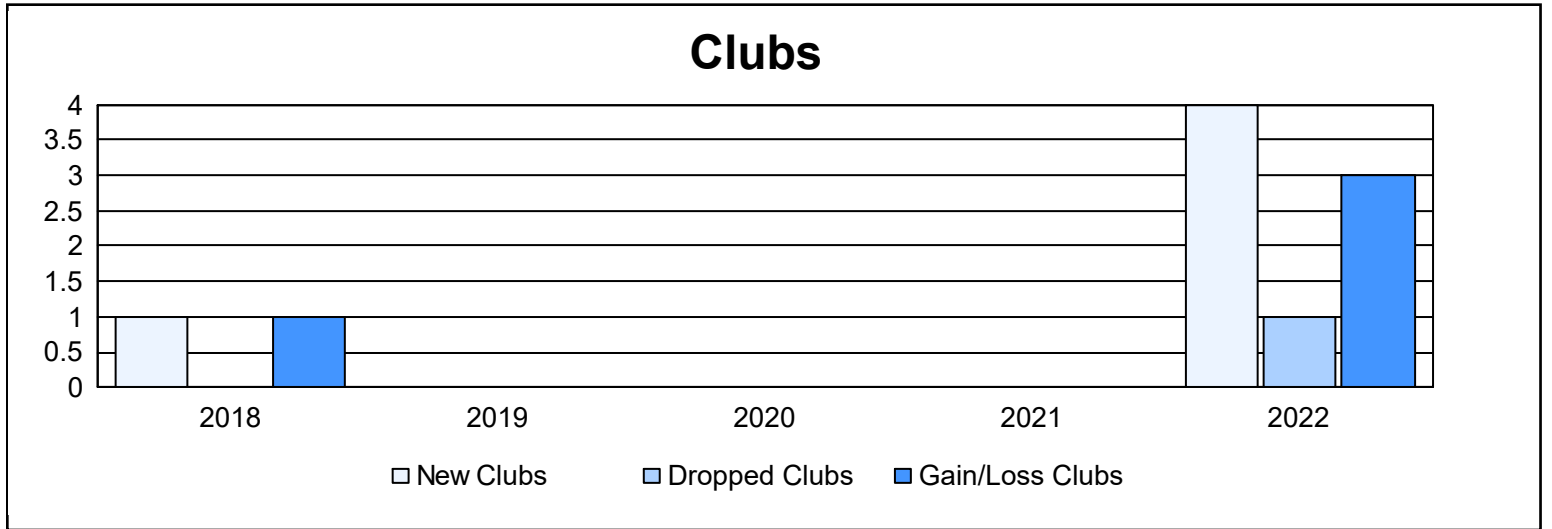

Year	New Clubs	Dropped Clubs	Gain/ Loss Clubs	New Members	Charter Members	Reinstate Members	Transfer Members	Total Member Added	Total Members Dropped	Gain/ Loss Members
2017-2018	1	0	1	100	20	1	10	131	104	27
2018-2019	0	0	0	89	5	2	8	104	94	10
2019-2020	0	0	0	62	0	0	4	66	82	-16
2020-2021	0	0	0	56	0	3	6	65	76	-11
2021-2022	4	1	3	65	91	0	18	174	98	76
<b>Average</b>	<b>1</b>	<b>0</b>	<b>1</b>	<b>74</b>	<b>23</b>	<b>1</b>	<b>9</b>	<b>108</b>	<b>91</b>	<b>17</b>

### Membership Composition June 2022 Cumulative